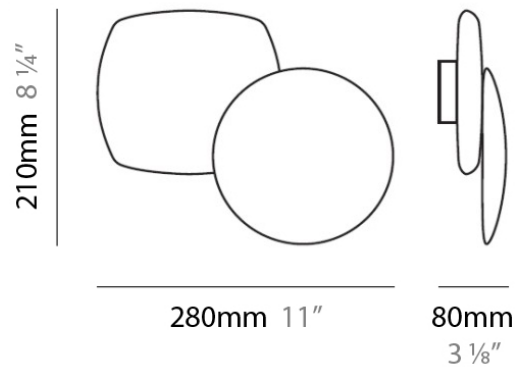

PROJECT	
TYPE	
NOTES	
QUANTITY	
DATE	

AFEF SURFACE

D83126

GENERAL

Series: Afef
Brand: Panzeri
Division: Design
Mounting Type: Surface
Mounting Location: Wall
Subcategory: Ambient

PHYSICAL

Shape: Abstract
Length (mm): 280
Length (in): 11
Height (mm): 210
Height (in): 8 1/4
Extension (mm): 80
Extension (in): 3 1/8
Light Distribution: Indirect
Weight (kg): 2.7
Weight (lbs): 6
Diffuser: White & Black Ceramic
Fixture Material: Ceramic

ELECTRICAL

Number of Lamps: 2
Lamp Type: LED Retrofit
Lamp Shape: T4
Bulb Included: Bulb Not Included
Total Output Wattage (W): 16
Max. Wattage Per Lamp (W): 8
Lamp Base: G9
Input Voltage (V): 120

LED

OPTICAL

RATINGS AND CERTIFICATIONS

Certified By: CSA Certified to UL and CSA Standards
IP rating: IP20