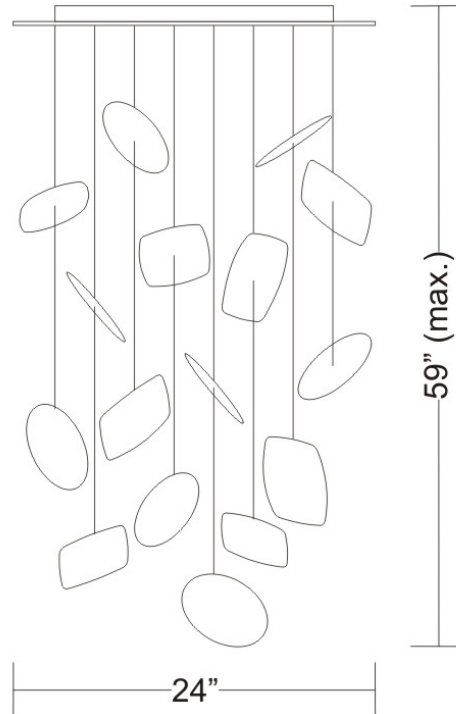

AFEF SUSPENSION

D81150

GENERAL

Series: Afef

Brand: Panzeri

Division: Design

Mounting Type: Suspension

Mounting Location: Ceiling

Subcategory: Pendant

PHYSICAL

Diameter (mm): 610

Diameter (in): 24

Height (mm): 1500

Height (in): 59

Weight (kg): 10.9

Weight (lbs): 24

Diffuser: Ceramic - Black and White

Fixture Material: Stainless Steel

ELECTRICAL

Number of Lamps: 4

Lamp Type: LED Retrofit / Halogen

Lamp Shape: MR20

Bulb Included: Bulb Not Included

Total Output Wattage (W): 44 / 300

Max. Wattage Per Lamp (W): 18

Lamp Base: GU10

Input Voltage (V): 120

LED

OPTICAL

RATINGS AND CERTIFICATIONS

Certified By: CSA Certified to UL and CSA Standards

IP rating: IP20