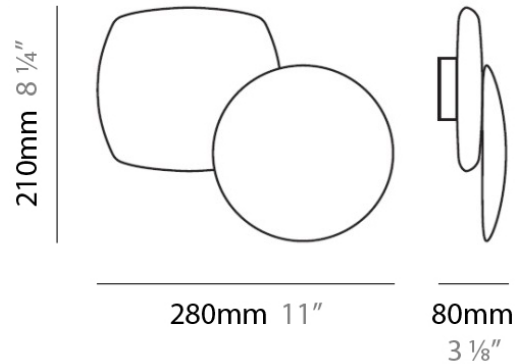

AFEF SURFACE

D83125

GENERAL

Series: Afef
Brand: Panzeri
Division: Design
Mounting Type: Surface
Mounting Location: Wall
Subcategory: Ambient

PHYSICAL

Shape: Abstract
Length (mm): 280
Length (in): 11
Height (mm): 210
Depth (mm): 80
Height (in): 8 1/4
Depth (in): 3 1/8
Extension (mm): 80
Extension (in): 3 1/8
Light Distribution: Indirect
Weight (kg): 2.7
Weight (lbs): 6
Diffuser: White Ceramic
Fixture Finish: WHI
Fixture Material: Ceramic

ELECTRICAL

Number of Lamps: 2
Lamp Type: LED Retrofit
Lamp Shape: T4
Bulb Included: Bulb Not Included
Total Output Wattage (W): 10
Max. Wattage Per Lamp (W): 5
Lamp Base: G9
Input Voltage (V): 120

LED

OPTICAL

RATINGS AND CERTIFICATIONS

Certified By: CSA Certified to UL and CSA Standards
IP rating: IP20