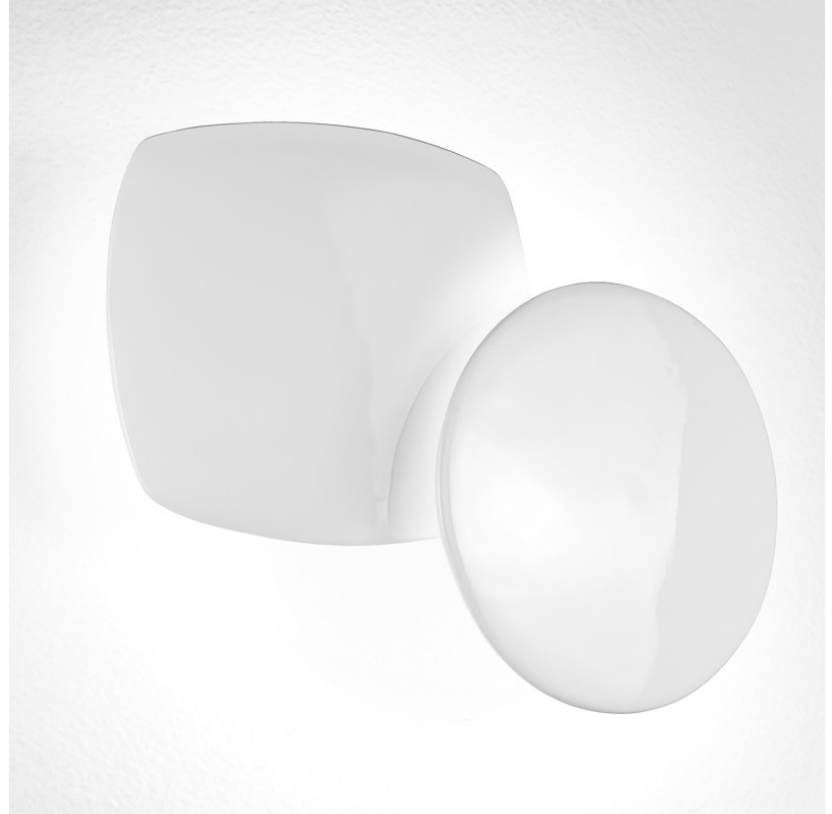

AFEF SURFACE

D83125

GENERAL

Series: Afef
Brand: Panzeri
Division: Design
Mounting Type: Surface
Mounting Location: Wall
Subcategory: Ambient

PHYSICAL

Shape: Abstract
Length (mm): 280
Length (in): 11
Height (mm): 210
Depth (mm): 80
Height (in): 8 1/4
Depth (in): 3 1/8
Extension (mm): 80
Extension (in): 3 1/8
Light Distribution: Indirect
Weight (kg): 2.7
Weight (lbs): 6
Diffuser: White Ceramic
Fixture Finish: WHI
Fixture Material: Ceramic

ELECTRICAL

Number of Lamps: 2
Lamp Type: LED Retrofit
Lamp Shape: T4
Bulb Included: Bulb Not Included
Total Output Wattage (W): 10
Max. Wattage Per Lamp (W): 5
Lamp Base: G9
Input Voltage (V): 120

LED

OPTICAL

RATINGS AND CERTIFICATIONS

Certified By: CSA Certified to UL and CSA Standards
IP rating: IP20